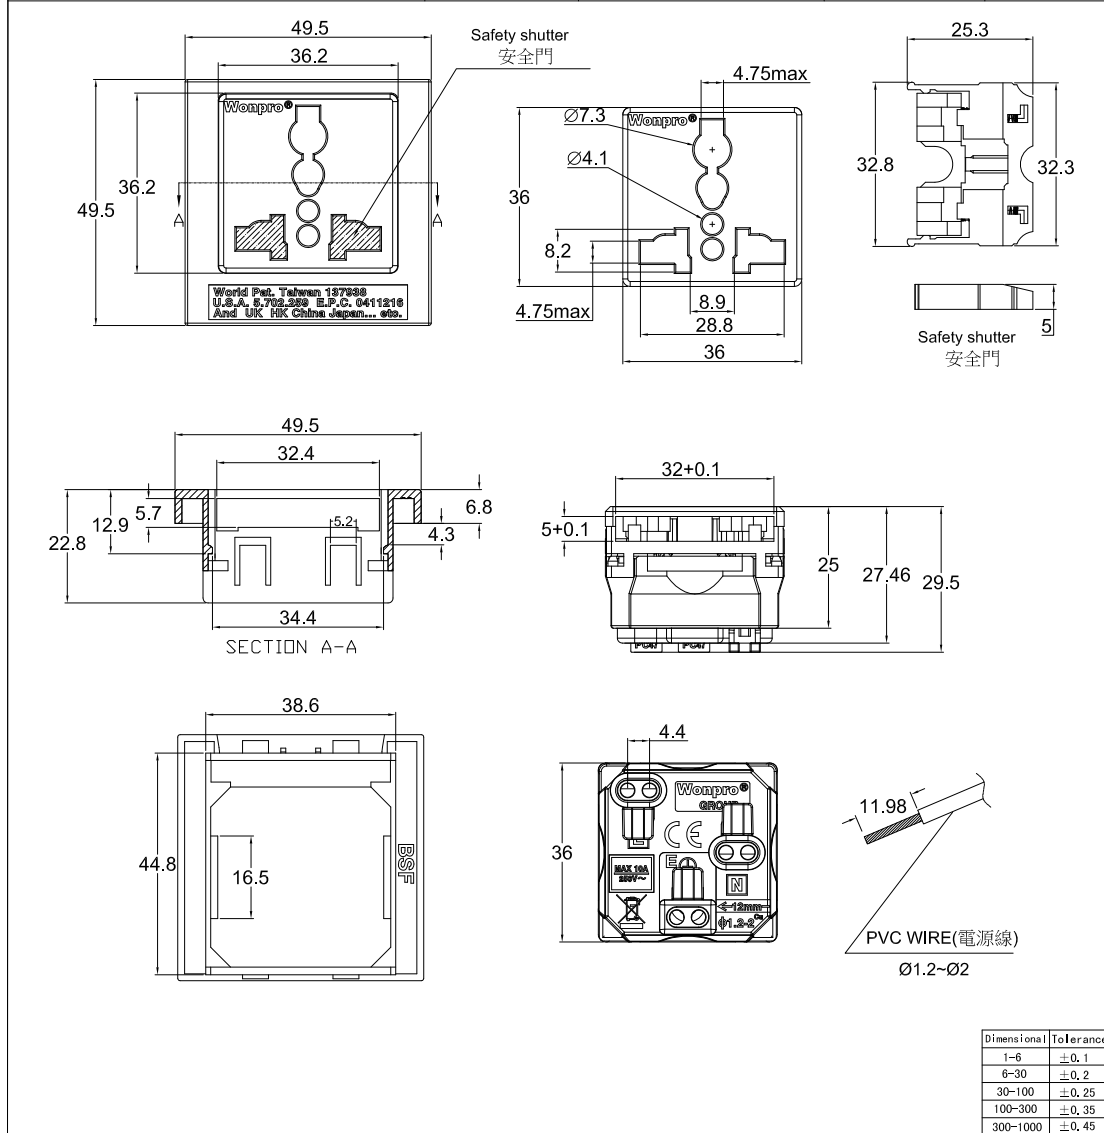

### Main Material (主要材質)

NO.	Parts Name (細部名稱)	Material (材質)	Specification (規格)	Certification (安規認證)
1.	BSF-Shell (BSF 框架)	ABS	765A	UL E56070
2.	Socket (插座)	PC	PC-110	UL E56070
3.	Terminal-L/N/E 端子-L/N/E	Brass	C2800 H62	GB/T2059-2008
4.	Safety shutter 安全門	POM	M90	UL E146187
5.				
6.				
7.				
8.				

Dimensional	Tolerance
1-6	±0.1
6-30	±0.2
30-100	±0.25
100-300	±0.35
300-1000	±0.45

Model Number (型號)	BSF-R4TS	Description (品名)	Universal receptacle set Screw type (2P+E) 萬用插座組 鎖線式(接地型)	Safety Certification	Quality Certification
Suitable for Area (適用國家)	All over the world (世界通用)				