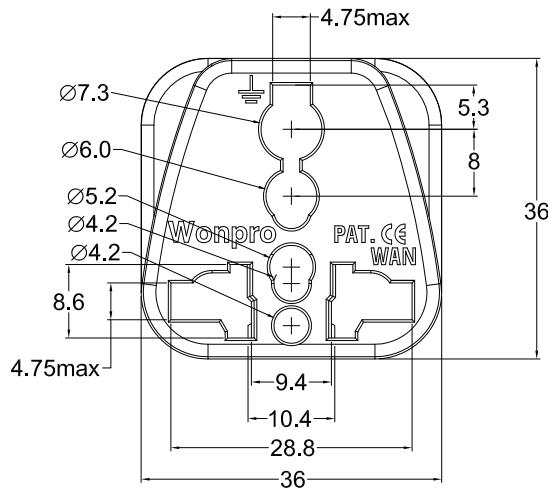

Main Material (主要材質)

NO.	Parts Name (細部名稱)	Material (材質)	Specification (規格)	Certification (安規認證)
1.	Enclosure (外殼)	PC	PC-110	UL E56070
2.	Plug plate (腳板)	PC	IR-2200	UL E238753
3.	Plug pins (扁插腳)	Brass	C-2800 H62	GB/T2059-2008
4.	Terminal (端子)	Brass	C-2800 H62	GB/T2059-2008
5.				
6.				

Per Packing Case (每一包裝外箱)

Packing Mode (包裝方式)	Q'TY (數量)	N.W. (淨重)	G.W. (毛重)	CUFT (材積)
Box: pcs/box (盒裝: 個/盒)				
Box/Carton (盒/箱)				
storage conditions (儲存條件)	In the normal indoor temperature(-5~40°C) 一般室內環境溫度(-5~40° C)		relative humidity(RH):20%~70% 相對濕度(20%~70%)	

Dimensional	Tolerance
1-6	±0.1
6-30	±0.2
30-100	±0.25
100-300	±0.35
300-1000	±0.45

Model Number (型號)	WAN-320	Description (品名)	Universal Adapter: 2P+E Ground (萬用轉接器: 2P+E接地型)	Safety Certification	Quality Certification
Suitable for Area (適用國家)	Universal (世界通用)				
制 作	钟亚红	审 核	吴祖林	批 准	邱明文