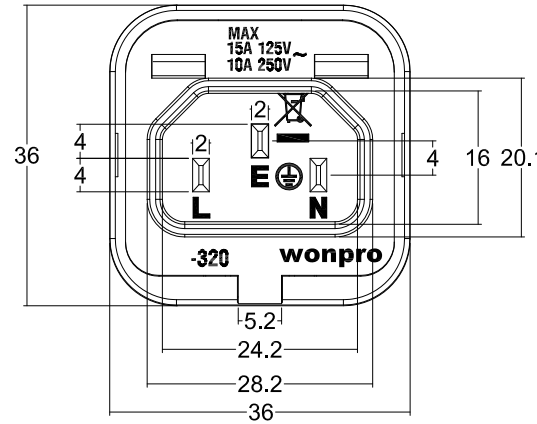

Main Material (主要材質)

NO.	Parts Name (細部名稱)	Material (材質)	Specification (規格)	Certification (安規認證)
1.	Enclosure (外殼)	PC	PC-110	UL E56070
2.	Plug plate (腳板)	PC	IR-2200	UL E238753
3.	Plug pins (扁插腳)	Brass	C-2800 H62	GB/T2059-2008
4.	Terminal (端子)	Brass	C-2800 H62	GB/T2059-2008
5.				
6.				

Dimensional	Tolerance
1-6	±0.1
6-30	±0.2
30-100	±0.25
100-300	±0.35
300-1000	±0.45

Model Number (型號)	WAN-320	Description (品名)	Universal Adapter: 2P+E Ground (萬用轉接器: 2P+E接地型)	Safety Certification	Quality Certification
Suitable for Area (適用國家)	Universal (世界通用)				
制 作	钟亚红	审 核	吴祖林	批 准	邱明文