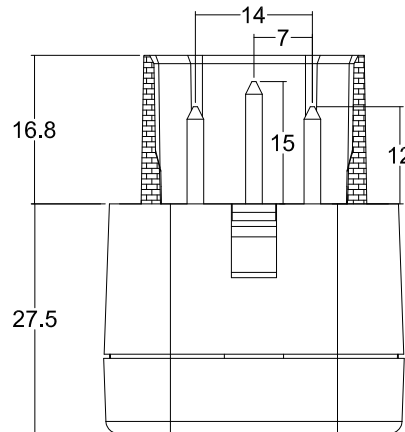

Main Material (主要材質)

NO.	Parts Name (細部名稱)	Material (材質)	Specification (規格)	Certification (安規認證)
1.	Enclosure (外殼)	PC	PC-110	UL E56070
2.	Plug plate (腳板)	PC	IR-2200	UL E238753
3.	Plug pins (扁插腳)	Brass	C-2800 H62	GB/T2059-2008
4.	Terminal (端子)	Brass	C-2800 H62	GB/T2059-2008
5.				
6.				

Per Packing Case (每一包裝外箱)

Packing Mode (包裝方式)	Q'TY (數量)	N.W. (淨重)	G.W. (毛重)	CUFT (材積)
Box: pcs/box (盒裝: 個/盒)				
Box/Carton (盒/箱)				
storage conditions (儲存條件)	In the normal indoor temperature(-5~40°C) 一般室內環境溫度(-5~40° C)		relative humidity(RH):20%~70% 相對濕度(20%~70%)	

Dimensional	Tolerance
1-6	±0.1
6-30	±0.2
30-100	±0.25
100-300	±0.35
300-1000	±0.45

Model Number (型號)	WAN-320	Description (品名)	Universal Adapter: 2P+E Ground (萬用轉接器: 2P+E接地型)	Safety Certification	Quality Certification
Suitable for Area (適用國家)	Universal (世界通用)				
制 作	钟亚红	审 核	吴祖林	批 准	邱明文