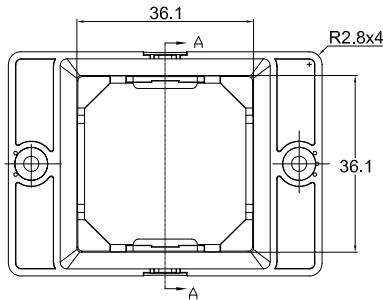

Rated
(額定)

Insulated Voltage
Proof (耐壓)

Dimensional	Tolerance
1-6	±0.1
6-30	±0.2
30-100	±0.25
100-300	±0.35
300-1000	±0.45

Main Material (主要材質)

NO.	Parts Name (細部名稱)	Material (材質)	Specification (規格)	Certification (安規認證)
1.	WF-7-Frame (WF-7 框架)	ABS	765A	UL E56070
2.				
3.				
4.				
5.				
6.				

Per Packing Case (每一包裝外箱)

Packing Mode (包裝方式)	Q'TY (數量)	N. W. (淨重)	G. W. (毛重)	CUFT (材積)
Box: pcs/box (盒裝: 個/盒)				
Blister Card (吊卡裝)				

Caution (注意事項)

1. Please assembled and used with Wonpro socket product (36*36mm).