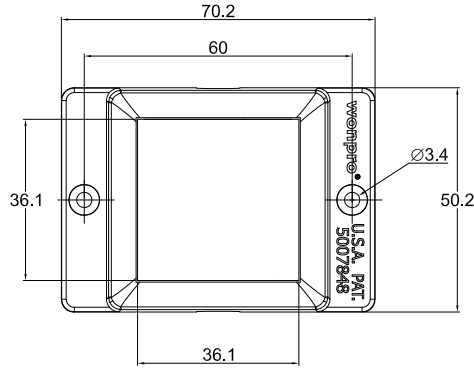

Wonpro®

Specification Recognition

Customer
(客戶名稱)
Prod. Series
(系列名稱)

WF Series
(WF 系列)

Spec. No.
(承認書編號)

Version
(版本)
VER : A1
2019.11.26

Model Number
(型號)

WF-7
开孔尺寸图

Rated
(額定)

Insulated Voltage
Proof (耐壓)

Dimensional	Tolerance
1-6	±0.1
6-30	±0.2
30-100	±0.25
100-300	±0.35
300-1000	±0.45

Main Material (主要材質)

NO.	Parts Name (細部名稱)	Material (材質)	Specification (規格)	Certification (安規認證)
1.	WF-7-Frame (WF-7 框架)	ABS	765A	UL E56070
2.				
3.				
4.				
5.				
6.				

Per Packing Case (每一包裝外箱)

Packing Mode (包裝方式)	Q'TY (數量)	N. W. (淨重)	G. W. (毛重)	CUFT (材積)
Box: pcs/box (盒裝: 個/盒)				
Blister Card (吊卡裝)				

Caution (注意事項)

1. Please assembled and used with Wonpro socket product (36*36mm).