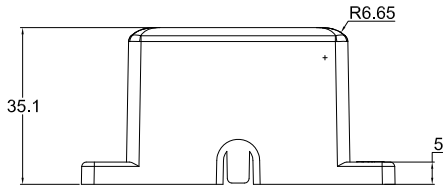

Rated
(額定)

Insulated Voltage
Proof (耐壓)

Dimensional	Tolerance
1-6	±0.1
6-30	±0.2
30-100	±0.25
100-300	±0.35
300-1000	±0.45

Main Material (主要材質)

NO.	Parts Name (細部名稱)	Material (材質)	Specification (規格)	Certification (安規認證)
1.	WF-7-Frame (WF-7 框架)	ABS	765A	UL E56070
2.				
3.				
4.				
5.				
6.				

Per Packing Case (每一包裝外箱)

Packing Mode (包裝方式)	Q'TY (數量)	N. W. (淨重)	G. W. (毛重)	CUFT (材積)
Box: pcs/box (盒裝: 個/盒)				
Blister Card (吊卡裝)				

Caution (注意事項)

1. Please assembled and used with Wonpro socket product (36*36mm).