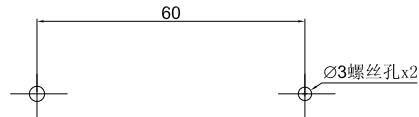

Rated
(額定)

Insulated Voltage
Proof (耐壓)

Dimensional	Tolerance
1-6	±0.1
6-30	±0.2
30-100	±0.25
100-300	±0.35
300-1000	±0.45

Main Material (主要材質)

NO.	Parts Name (細部名稱)	Material (材質)	Specification (規格)	Certification (安規認證)
1.	WF-7-Frame (WF-7 框架)	ABS	765A	UL E56070
2.				
3.				
4.				
5.				
6.				