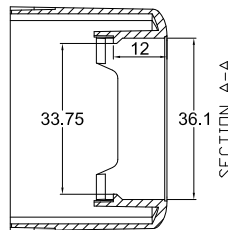

Rated
(額定)

Insulated Voltage
Proof (耐壓)

Dimensional	Tolerance
1-6	±0.1
6-30	±0.2
30-100	±0.25
100-300	±0.35
300-1000	±0.45

Main Material (主要材質)

NO.	Parts Name (細部名稱)	Material (材質)	Specification (規格)	Certification (安規認證)
1.	WF-7-Frame (WF-7 框架)	ABS	765A	UL E56070
2.				
3.				
4.				
5.				
6.				

Per Packing Case (每一包裝外箱)

Packing Mode (包裝方式)	Q'TY (數量)	N. W. (淨重)	G. W. (毛重)	CUFT (材積)
Box: pcs/box (盒裝: 個/盒)				
Blister Card (吊卡裝)				

Caution (注意事項)

1. Please assembled and used with Wonpro socket product (36*36mm).